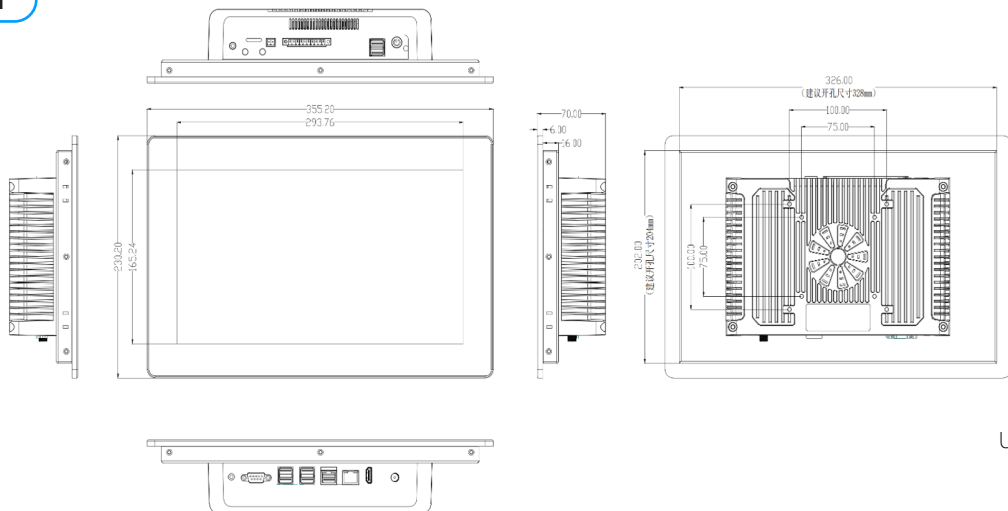

Specifications

Display Parameter	Size	13.3 inch
	Display Area(mm)	293.76x165.24
	Resolution	1920x1080 (16: 9)
	Color	16.7M
	Brightness	300cd/m2
	Backlight	LED
	Life	50000hrs
Computer Parater	Touch Method	PCAP Projected 10 points capacitive touch ; (Resistive touch and Non-touch are optional)
	CPU	Intel® Core® i7/i5/i3 10th generation processor
	Cache	6 MB Intel® Smart Cache
	Memory	DDR4-2666, LPDDR3-2133, LPDDR4-2933 (Support max 64G)
	Storage	SSD (32G/128G/256G/512G/1T Msata SSD are optional)
	Operating System	support WIN10/WIN11/LINUX
	Expansion Card Slot	1*PCIE 1X, 1*PCIE 4X (M.2 SSD) and 1*MSATA
	Power Supply	DC12V 8A / AC110V-240V,50-60 Hz
	Power Consumption	15W (Max 37W)
	Dimension (mm)	355.2x230.2x50.6
	Cutout Size(mm)	326.00x202.00
Appearance Feaure	Enclosure Material	Aluminum Alloy
	Heat Dissipation Method	Built-in cooling FAN
	Waterproof Level	Only front panel IP65
Communication Interface	2* LAN (Realtek 8111H), 2*USB 3.0, 2*USB 2.0, 1*9 WIRES RS-232 and 2*3 WIRES RS232, 2*RS-485, 1*HDMI, 1*VGA, 1*LINE_OUT, 1*MIC_IN and 1*PSON	
	4*Digital Input and 4*Digital Output, 4G and WiFi are Optional watchdog programming, Support hardware reset function (256 levels · 0~255s)	
Working Envoriment	Working Temp.	-20°C -60 °C
	Working Humidity	5%RH -95%RH

Dimension

UNIT: mm

Ordering Information

Model name	Description
WPPC-133W2-C-i7-10510U	10.1-inch PCAP Projected Touch Panel PC With Intel i7-10510U , 2*LAN Port, 2*USB 3.0, 4*USB 2.0 , 1*9 WIRES RS-232 and 2*3 WIRES RS232, 2*RS-485, 1*HDMI, 1*LINE_OUT, 1*MIC_IN and 1*PSON
WPPC-133W2-C-i3-10110U	10.1-inch PCAP Projected Touch Panel PC With Intel i3-10110U , 2*LAN Port, 2*USB 3.0, 4*USB 2.0 , 1*9 WIRES RS-232 and 2*3 WIRES RS232, 2*RS-485, 1*HDMI, 1*LINE_OUT, 1*MIC_IN and 1*PSON