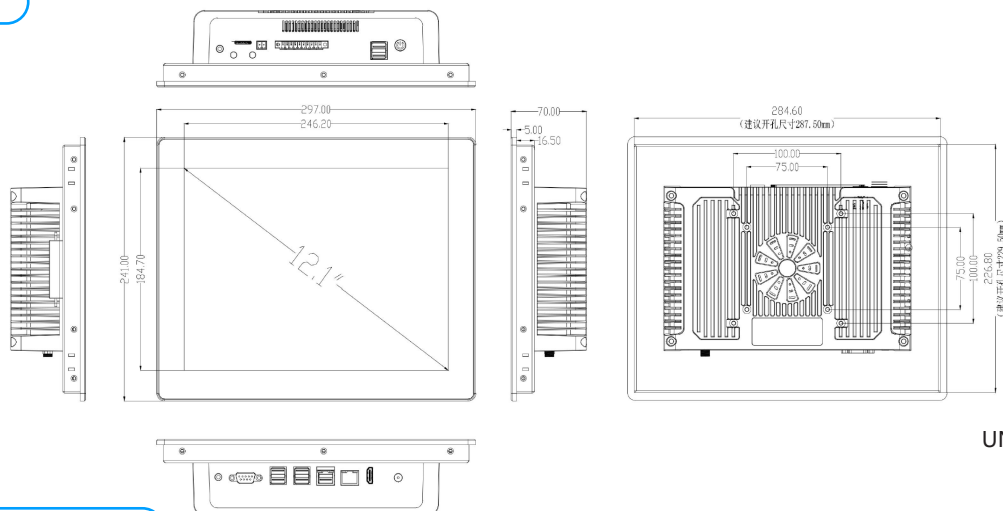

Dimension

UNIT: mm

Ordering Information

Model name	Description
WPPC-121S3-C-i7-10510U	12.1-inch Capacitive Touch Panel PC With Intel i7-10510U , 2*LAN Port, 2*USB 3.0, 4*USB 2.0 , 1*9 WIRES RS-232 and 2*3 WIRES RS232, 2*RS-485, 1*HDMI, 1*LINE_OUT, 1*MIC_IN and 1*PSON
WPPC-121S3-C-i3-10110U	12.1-inch Capacitive Touch Panel PC With Intel i3-10110U , 2*LAN Port, 2*USB 3.0, 4*USB 2.0 , 1*9 WIRES RS-232 and 2*3 WIRES RS232, 2*RS-485, 1*HDMI, 1*LINE_OUT, 1*MIC_IN and 1*PSON

Model name	Description
WPPC-121S3-C-i5-10210U	12.1-inch Capacitive Touch Panel PC With Intel i5-10210U , 2*LAN Port, 2*USB 3.0, 4*USB 2.0 , 1*9 WIRES RS-232 and 2*3 WIRES RS232, 2*RS-485, 1*HDMI, 1*LINE_OUT, 1*MIC_IN and 1*PSON
WPPC-121S3-C-i5-10310U	12.1-inch Capacitive Touch Panel PC With Intel i5-10310U , 2*LAN Port, 2*USB 3.0, 4*USB 2.0 , 1*9 WIRES RS-232 and 2*3 WIRES RS232, 2*RS-485, 1*HDMI, 1*LINE_OUT, 1*MIC_IN and 1*PSON