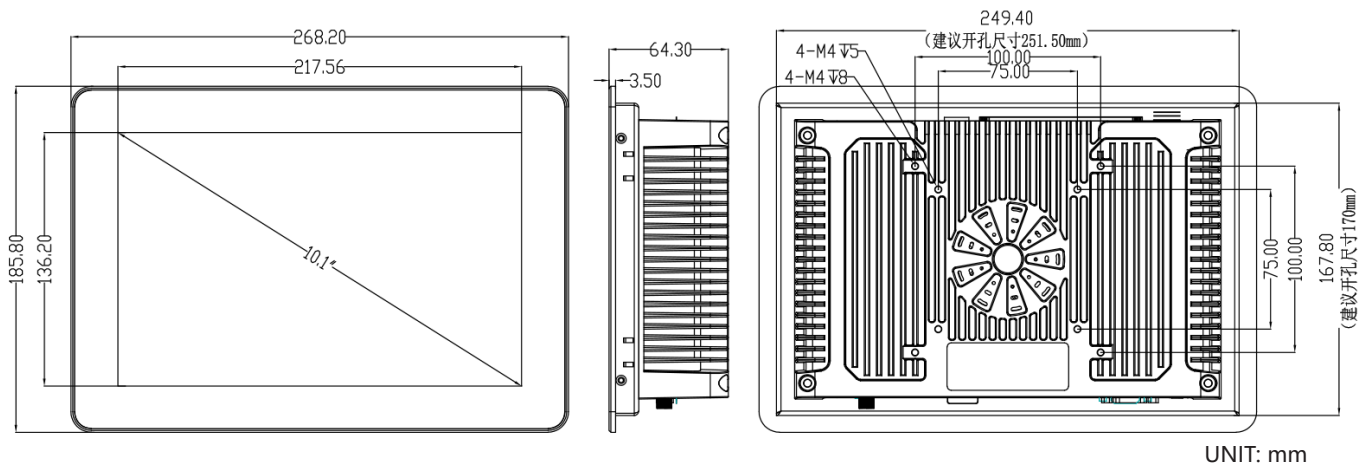

## Features

- 10.1-inch Intel 10th Gen i7/i5/i3 Capacitive Touch Panel PC
- Pure flat and narrow bezel design
- Built-in cooling FAN
- Capacitive touch, Resistive touch and Non-touch are optional
- Multi installation method optional
- Only front panel IP65 Waterproof
- Compatible CE, RoHS, FCC and CCC certificates.

## Specifications

Display Parameter	Size	10.1 inch
	Display Area(mm)	217.56x136.20
	Resolution	1280x800 ( 16: 10 )
	Color	16.7M
	Brightness	300cd/m2
	Backlight	LED
	Life	50000hrs
	Touch Method	PCAP Projected 10 points capacitive touch ; ( Resistive touch and Non-touch are optional)
Computer Parater	CPU	Intel® Core® i7/i5/i3 10th generation processor
	Cache	6 MB Intel® Smart Cache
	Memory	DDR4-2666, LPDDR3-2133, LPDDR4-2933 ( Support max 64G )
	Storage	SSD ( 32G/128G/256G/512G/1T Msata SSD are optional )
	Operating System	support WIN10/WIN11/LINUX
	Expansion Card Slot	1*PCIE 1X, 1*PCIE 4X ( M.2 SSD ) and 1*MSATA
	Power Supply	DC12V 5A / AC110V-240V,50-60 Hz
	Power Consumption	6.6W (Max 26.4W)
Appearance Feaure	Dimension (mm)	268.2x185.80x45.1
	Cutout Size(mm)	249.30x171.00
	Enclosure Material	Aluminum Alloy
Communication Interface	Heat Dissipation Method	Built-in cooling FAN
	Waterproof Level	Only front panel IP65
	2* LAN ((Realtek 8111H)), 2*USB 3.0, 4*USB 2.0, 1*9 WIRES RS-232 and 2*3 WIRES RS232, 2*RS-485,1*HDMI, 1*VGA, 1*LINE_OUT, 1*MIC_IN and 1*PSON	4*Digital Input and 4*Digital Output, 4G and WiFi are Optional
Working Envoriment	watchdog programming, Support hardware reset function (256 levels · 0~255s)	
	Working Temp.	-10°C -60 °C
	Working Humidity	5%RH -95%RH

## Dimension